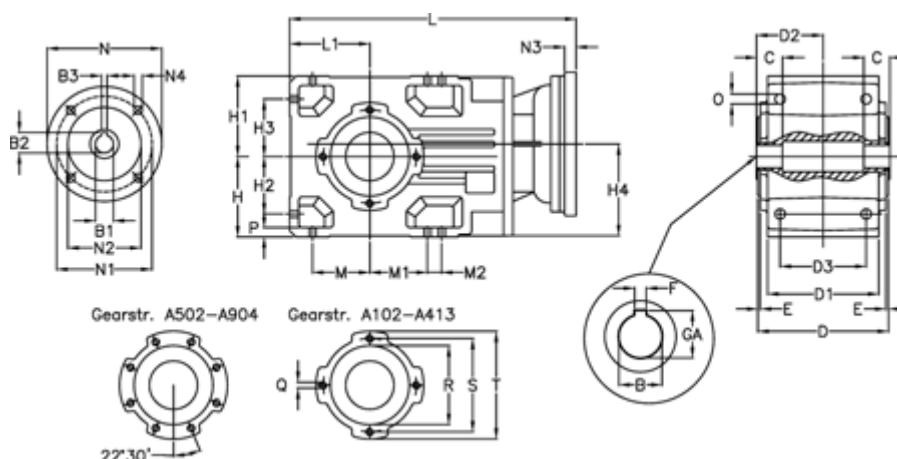

Article number: 29600106593225

Description: Bevel helical gearbox
A102UH25-65,9-P71B5

Measures

B = 25	D3 = 75	H3 = 50.0	N1 = 130	S = 100
B1 = 14	Description = A102UH25-xx-P71 B5	H4 = 83.0	N2 = 110	T = 120
B2 = 16.3	E = 3.0	L = 282.5	N3 = 0	
B3 = 5	F = 8	L1 = 70	N4 = M8x16	
C = 18	GA = 28.3	M = 50.0	O = 9.5	
D = 117	H = 70	M1 = 50.0	P = 9	
D1 = 95	H1 = 70	M2 = 0	Q = M8x12	
D2 = 60.0	H2 = 50.0	N = 160	R = 80	